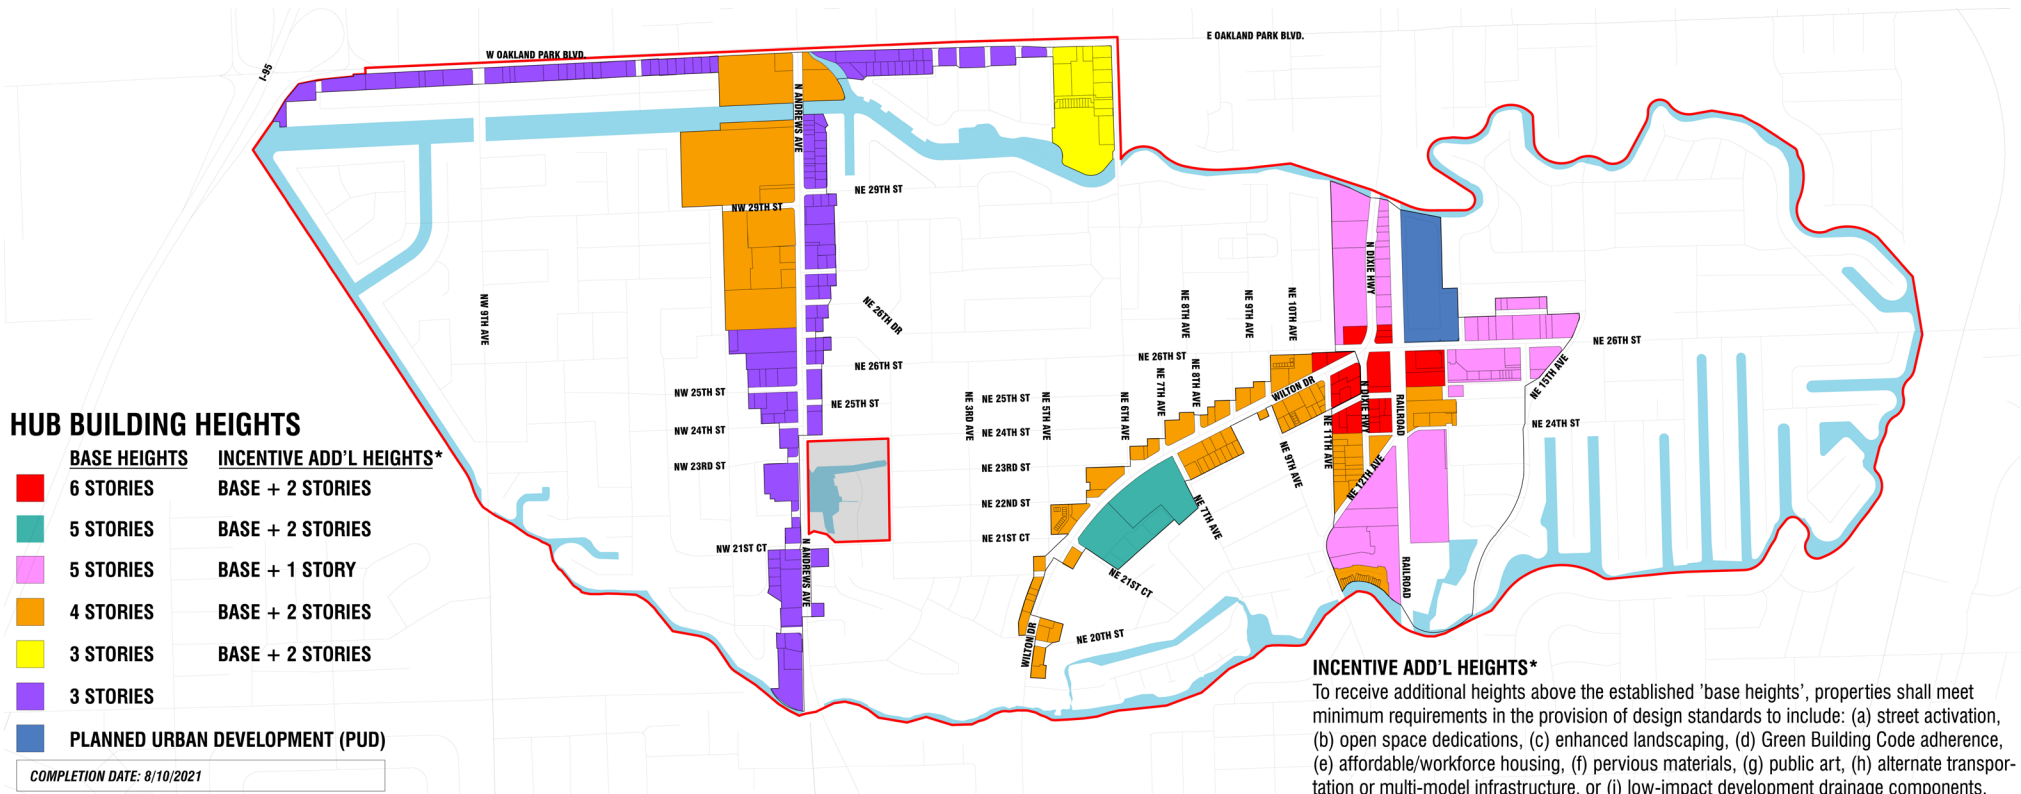

Life's Just Better Here

Hub Building Heights

Questions? Contact Kim Allonce, Economic Development Manager at kallonce@wiltonmanors.com or (954) 390-2102 • www.investwiltonmanors.com